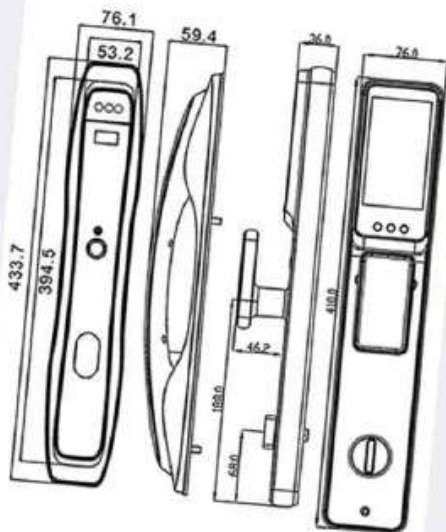

## with viewer camera

### SPECIFICATION

Size: 6068 Normal Mortise

Material: Zinc Alloy

Connection method: Wifi

Power supply: Lithium battery