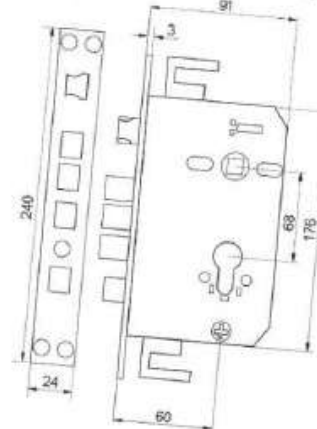

3D FACE DOOR LOCK

TUYA SMART

EA-F1

with viewer camera

SPECIFICATION

Size: 6068 Normal Mortise

Material: Zinc Alloy

Connection method: Wifi

Power supply: Lithium battery

MORTISE

6068 Normal Mortise

COLOR

UNLOCKING

- Face
- App
- Code
- Key
- Door Bell
- Fingerprint
- Card reading
- Display Screen